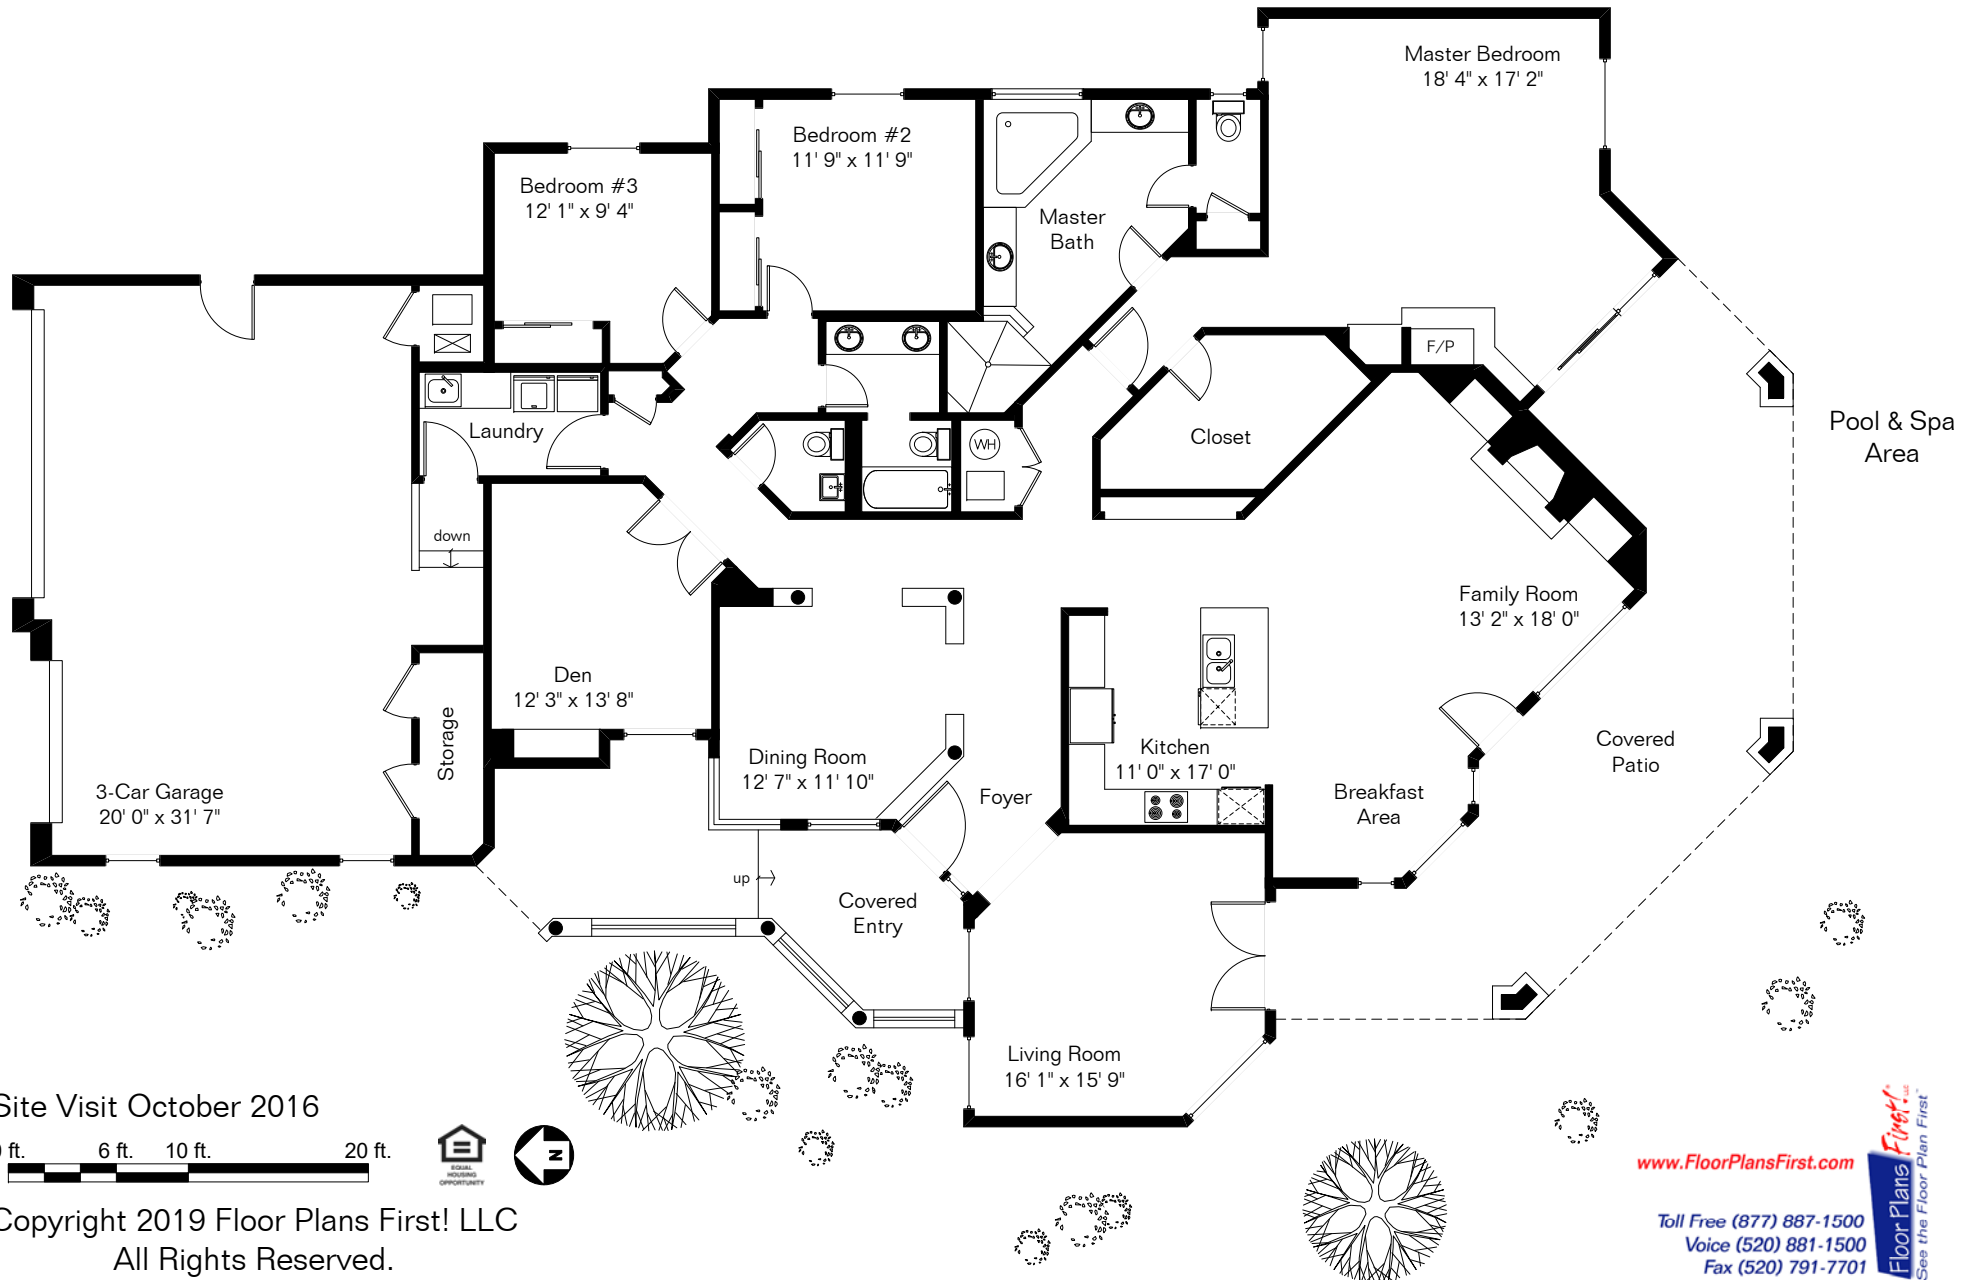

The square footages and room size information are deemed to be reliable but are not guaranteed and should be independently verified.

5840 E Placita de la Zuerencia

Living Area 2,862 Sq Ft
Garage 822 Sq Ft

Site Visit October 2016

0 ft. 6 ft. 10 ft. 20 ft.

Copyright 2019 Floor Plans First! LLC
All Rights Reserved.

www.FloorPlansFirst.com

Toll Free (877) 887-1500
Voice (520) 881-1500
Fax (520) 791-7701

Floor Plans First!
See the Floor Plan First!